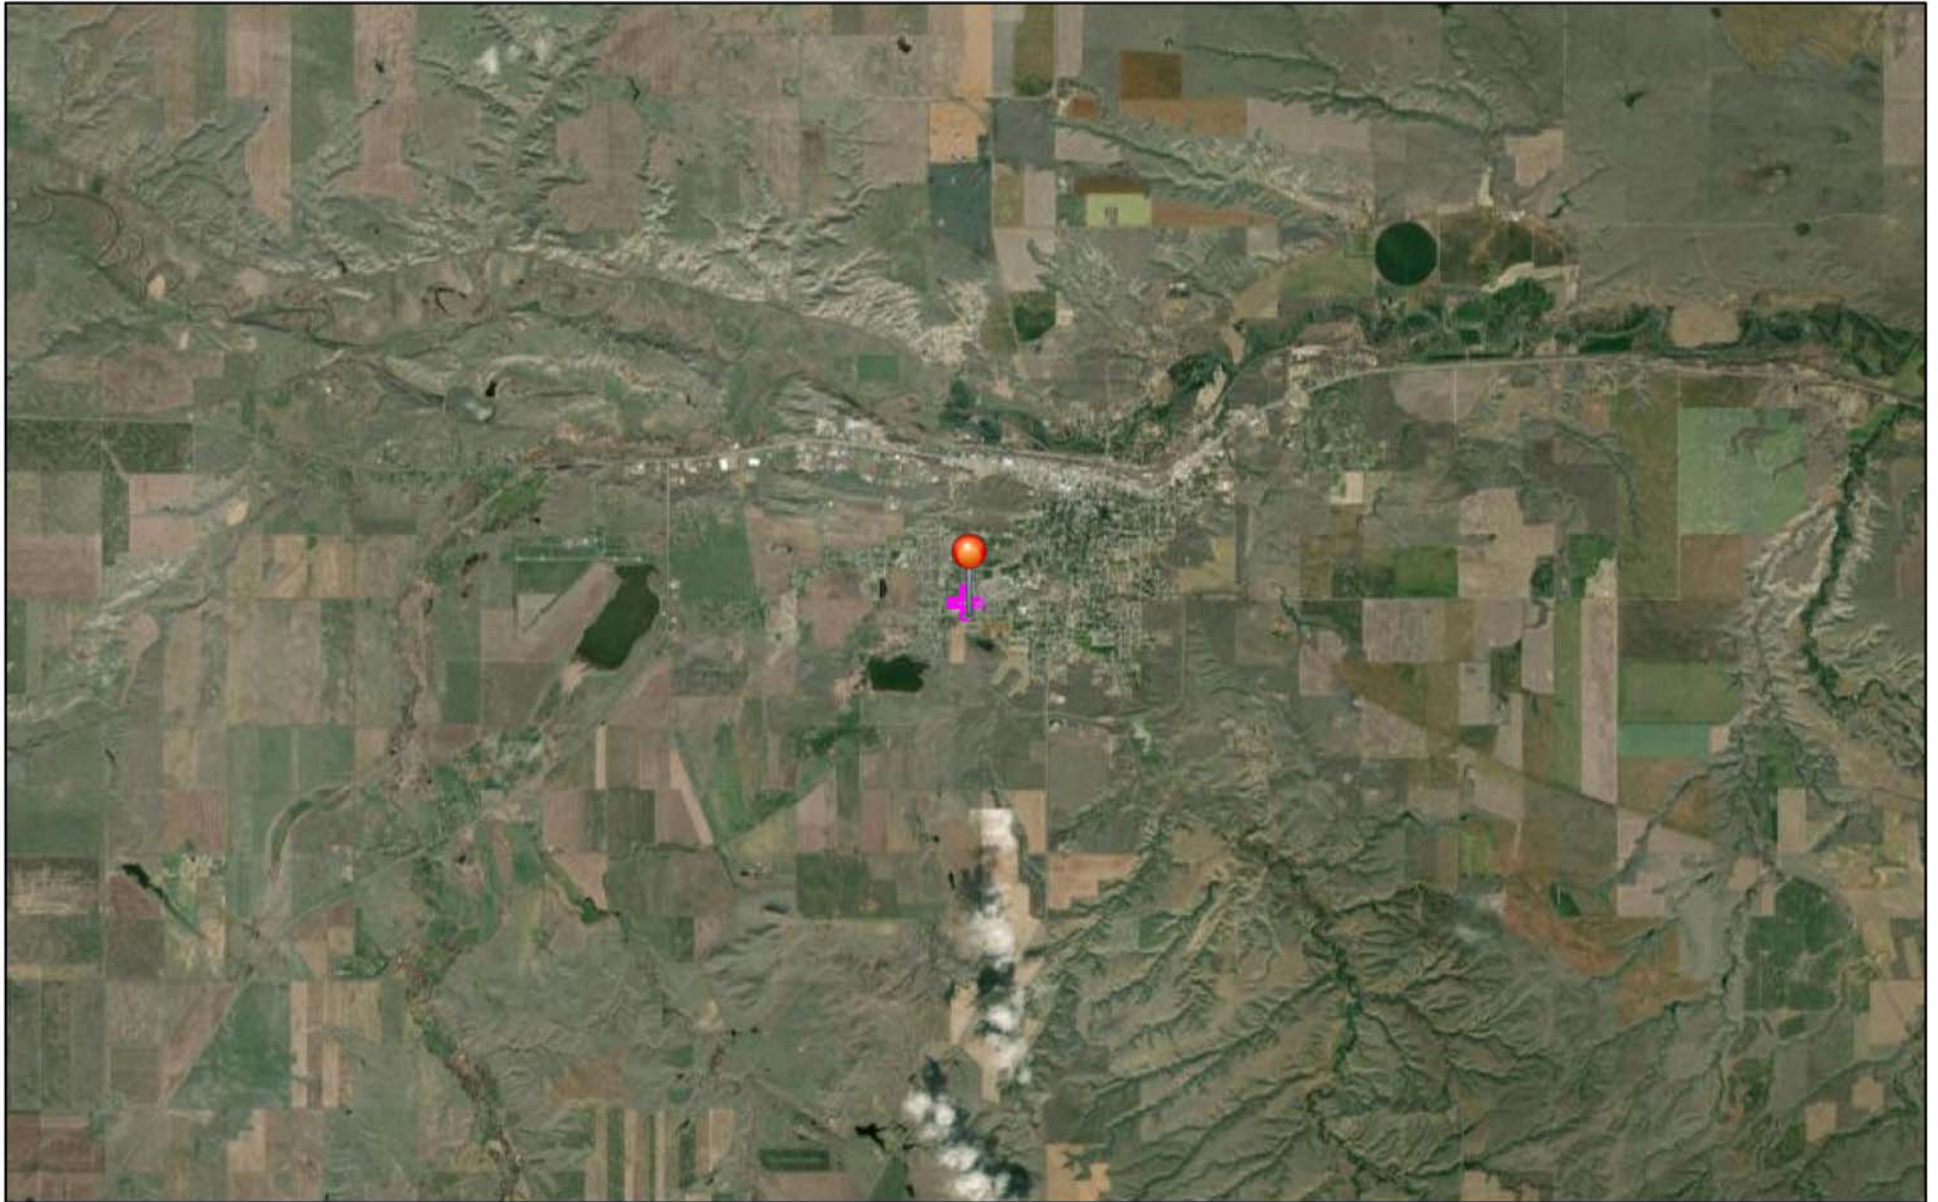

## **Appendix N**

### Sole Source Aquifers

# Highland Manor Sole Source Aquifer

January 14, 2021

Highland Manor

Search Result (point)

Sole Source Aquifers

1:144,448

Source: Esri, Maxar, GeoEye, Earthstar Geographics, CNES/Airbus DS, USDA, USGS, AeroGRID, IGN, and the GIS User Community